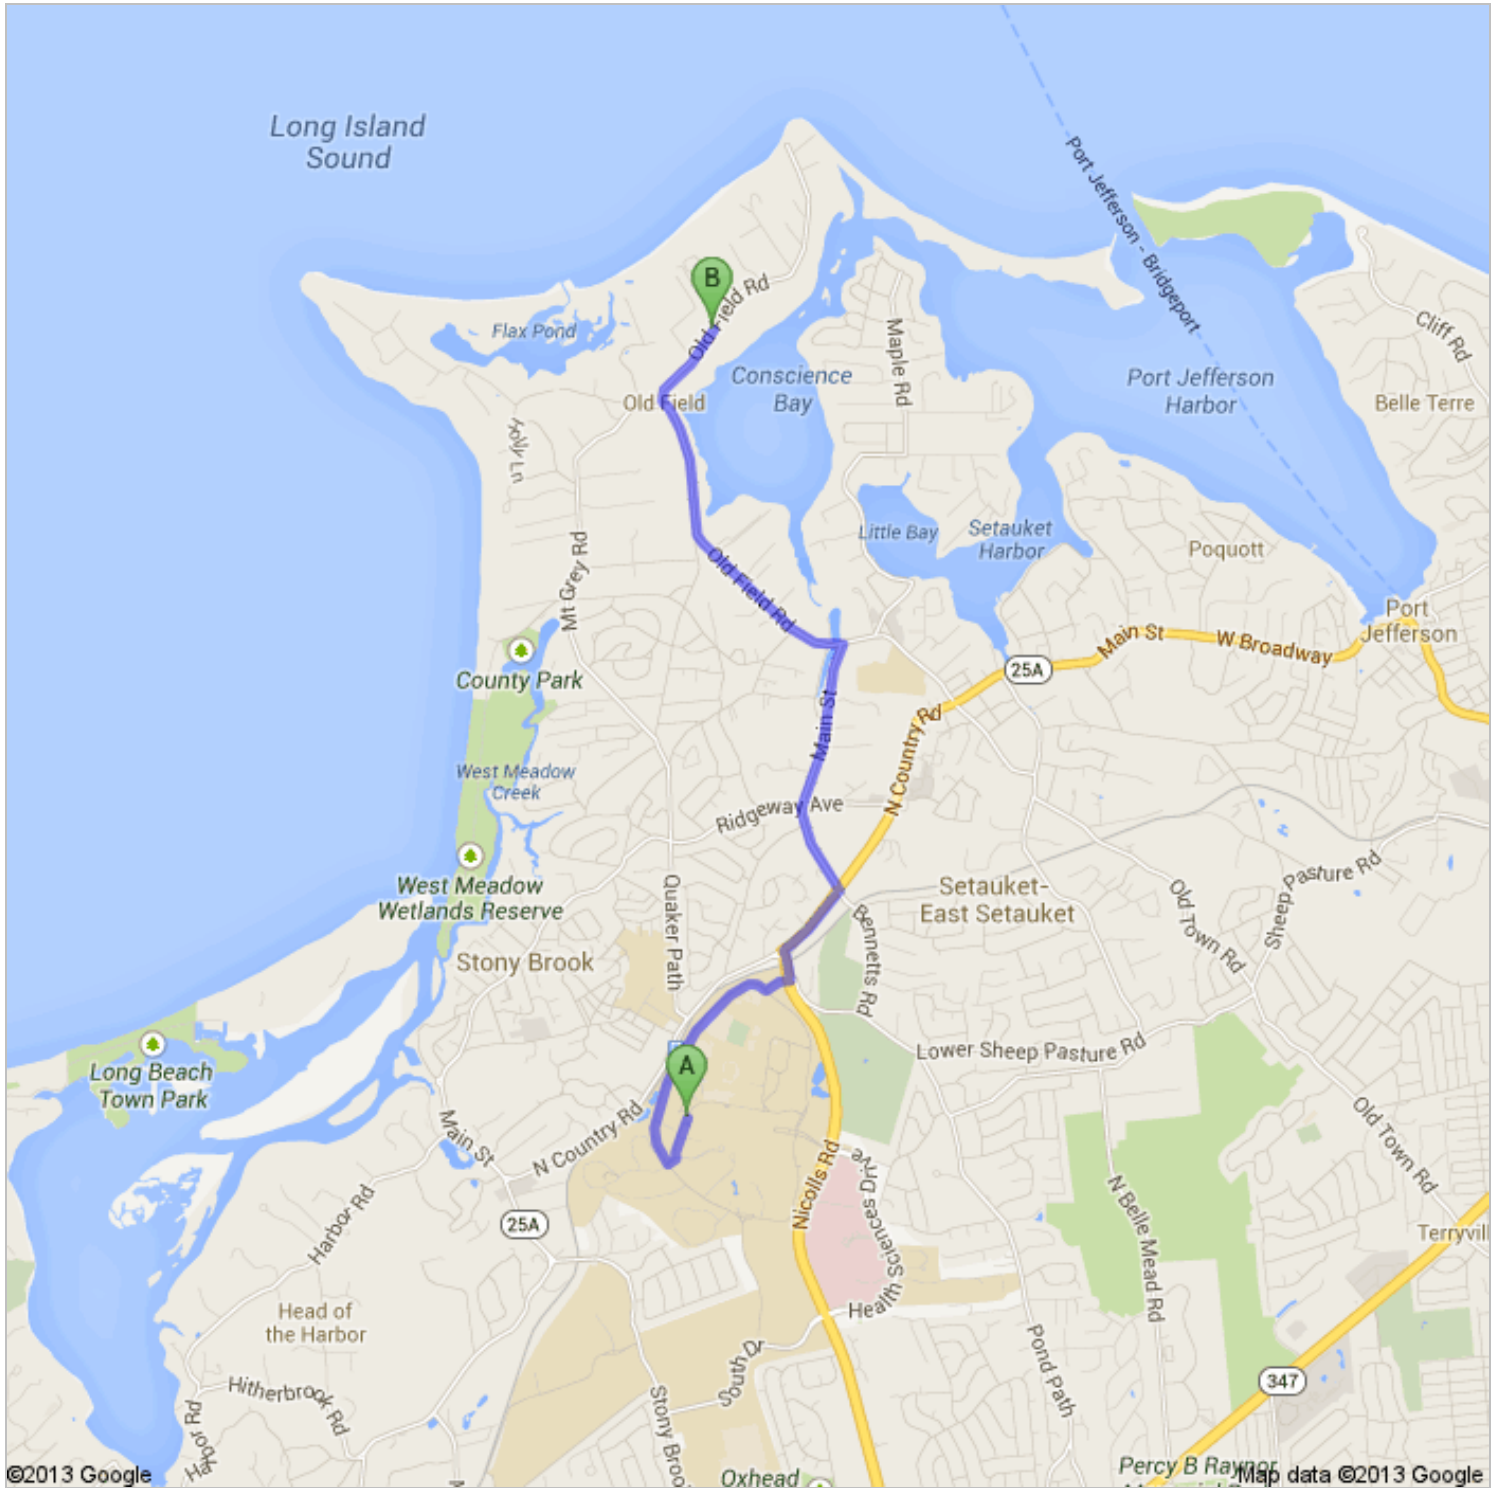

Directions to 129 Old Field Rd, Setauket- East Setauket, NY 11733
4.7 mi – about 12 mins

Simons Center for Geometry and Physics

John S. Toll Dr, Stony Brook, NY 11794

- | | | |
|--|---|---------------------------|
| | 1. Head southwest on John S. Toll Drive | go 0.2 mi
total 0.2 mi |
| | 2. Turn right onto Campus Dr | go 223 ft
total 0.2 mi |
| | 3. Turn right onto Circle Rd
About 3 mins | go 1.0 mi
total 1.2 mi |
| | 4. Turn left onto N Entrance Rd | go 0.1 mi
total 1.3 mi |
| | 5. Turn left onto Lower Sheep Pasture Rd
About 50 secs | go 0.1 mi
total 1.5 mi |
| | 6. Turn right onto N Country Rd
About 50 secs | go 0.3 mi
total 1.8 mi |
| | 7. Turn left to stay on N Country Rd
About 1 min | go 0.4 mi
total 2.2 mi |
| | 8. Continue onto Main St
About 2 mins | go 0.7 mi
total 2.9 mi |
| | 9. Turn left onto Old Field Rd
Destination will be on the right
About 4 mins | go 1.8 mi
total 4.7 mi |

129 Old Field Rd, Setauket- East Setauket, NY 11733

These directions are for planning purposes only. You may find that construction projects, traffic, weather, or other events may cause conditions to differ from the map results, and you should plan your route accordingly. You must obey all signs or notices regarding your route.

Map data ©2013 Google

Directions weren't right? Please find your route on maps.google.com and click "Report a problem" at the bottom left.