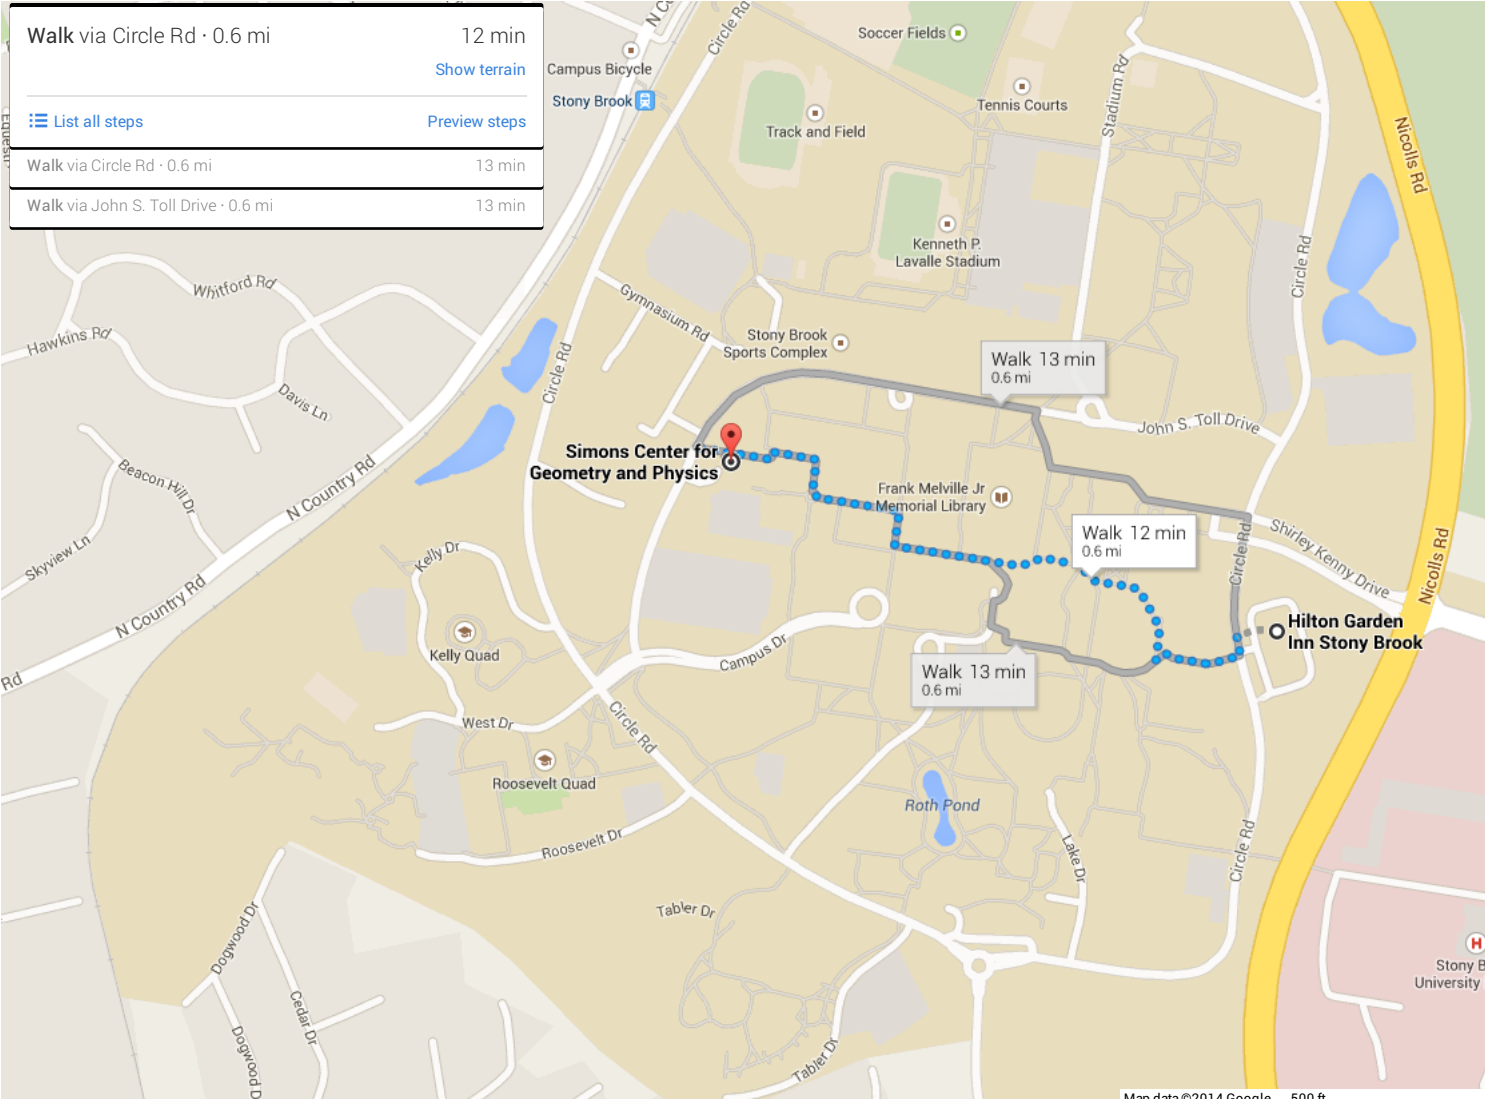

Walking from the Hilton to the Simons Center

The Hilton hotel is a quick walk (~10 minutes) to the Center. For walking directions, please see the following page. In the case of inclement weather, please pack an umbrella if you plan to walk.

Walk via Circle Rd · 0.6 mi

12 min

[Show terrain](#)

[List all steps](#)

[Preview steps](#)

Walk via Circle Rd · 0.6 mi

13 min

Walk via John S. Toll Drive · 0.6 mi

https://www.stonybrook.edu/commcms/transportation-and-parking/transportation/sbu_transit_shuttle/

You may also view them on the following pages.

The closest stop to the Hilton is “Administration,” and the closest stops to the Center are “Kelly” and the “SAC.” The most convenient bus loop to take is the “Outer Loop,” which comes every 15 minutes from 7:00 am – 11:30 pm during the weekdays.

H Hospital/Chapin Route

First Shuttle: 07:00AM from SAC
 Last Shuttle: 11:30PM from SAC

Starting SAC
 Roosevelt West
 Tabler Steps West
 Roth/Tabler West
 South Campus West
 Child Care
 South P Lot
 Chapin
 Point of Woods
 Administration
 Life Sciences
 Roth/Tabler East
 Tabler Steps East
 Roosevelt East
 Roosevelt East
 Circle Road
 Ending SAC